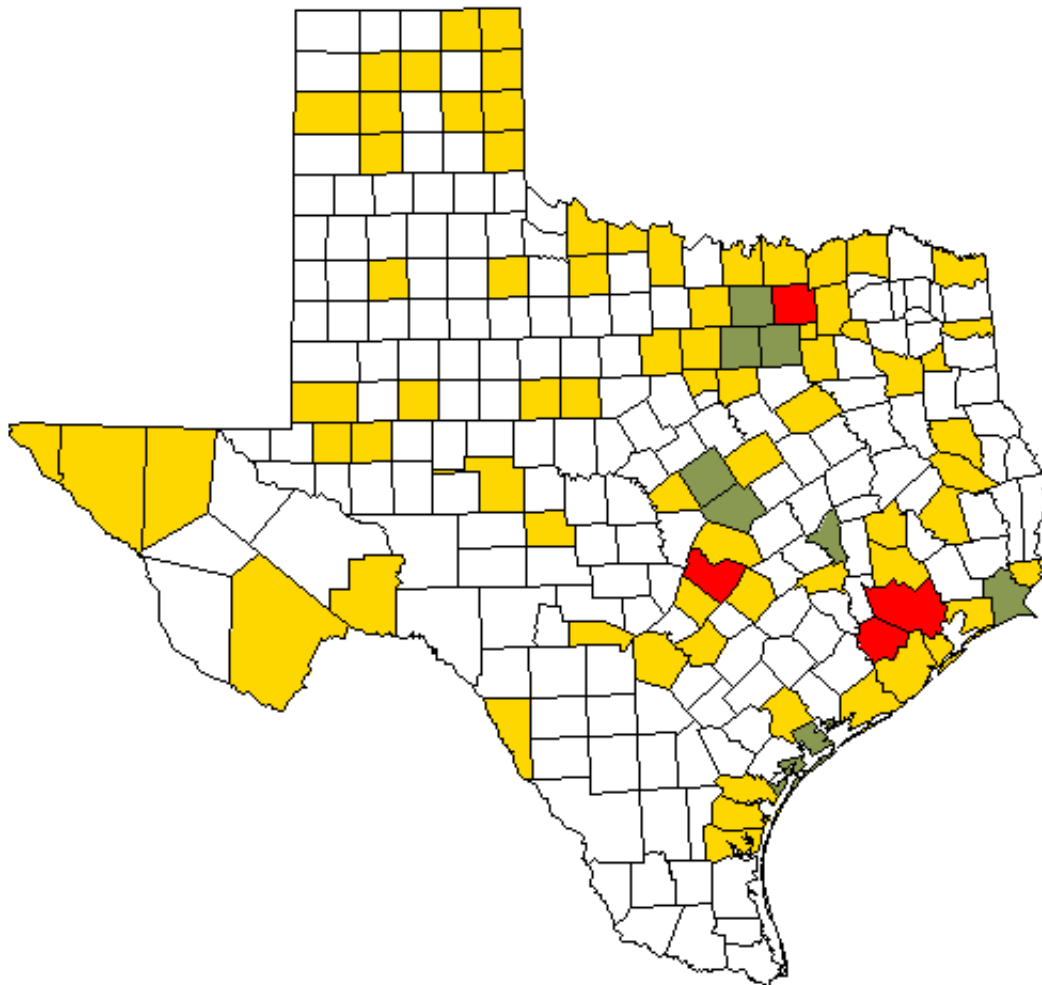

Texas State Data Center and Office of the State Demographer

- Home
- Contacts
- Site Map
- Subjects A to Z
- Search
- Data
- Map Products
- Reference
- Pubs & Reports
- Services

Other Race/Ethnicity Percent of Total Population in Counties in the State of Texas, 2000

Other Race/Ethnicity Percent

White	0.0 - 1.0% (n=169)
Yellow	1.1 - 3.3% (n=72)
Olive Green	3.4 - 5.0% (n=9)
Red	5.1 - 11.9% (n=4)

- [\[Home\]](#) [\[Contacts\]](#) [\[Presentations\]](#) [\[Site Map\]](#) [\[Subjects A to Z\]](#) [\[Search\]](#)
- [\[Data\]](#) [\[Map Products\]](#) [\[Reference\]](#) [\[Pubs & Reports\]](#) [\[Services\]](#) [\[TPEPP\]](#)